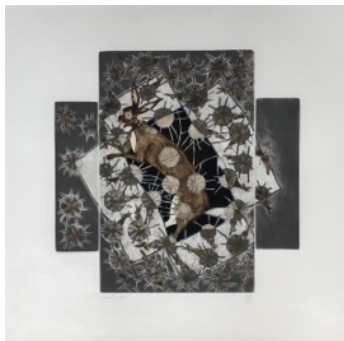

Francisco Toledo
Sapos, 1996
aquatint and drypoint, ed. 26/55
11 1/2 x 9 1/2 inches

Francisco Toledo
La Hermana de Juárez Cose Ajeno, 1984
drypoint and aquatint, ed. P.A.
11 1/4 x 15 1/2 inches

Francisco Toledo
Rabbit Soup, 1980
drypoint, woodcut and aquatint
11 1/2 x 15 inches

Francisco Toledo
Dos Cocodrilos, 1999
woodcut, ed. 6/12
14 1/2 x 12 inches

Francisco Toledo
The Magician, 1974
drypoint and aquatint, ed. P.A.
11 1/4 x 15 1/2 inches

Francisco Toledo
Snakes and Rabbits, 1971
lithograph, ed. 76/80
13 x 17 inches

Francisco Toledo
La Tortuga, 1982
mixed-media etching, ed. P.A.
8 x 12 1/2 inches

Francisco Toledo
Vaca, 1970
etching, ed. P.A.
19 1/4 x 11 3/4 inches

Francisco Toledo
Mi Hermano, 1984
lithograph ed. 25/25
18 x 23 1/2 inches

Francisco Toledo
La Escalera, 1976
mixed-media etching, ed. xlvii/1
30 x 22 inches

Francisco Toledo
El cocodrillo descansando con baston, 2018
etching and aquatint
21 x 23 inches

Francisco Toledo
La Hojas Muertas, 2004
mixed-media etching, ed.
49 x 22 inches