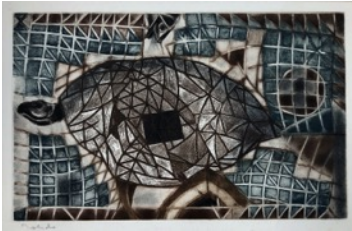

Francisco Toledo
Sapos, 1996
aquatint and drypoint, ed. 26/55
11 1/2 x 9 1/2 inches

Francisco Toledo
La Hermana de Juárez Cose Ajeno, 1984
drypoint and aquatint, ed. P.A.
11 1/4 x 15 1/2 inches

Francisco Toledo
Rabbit Soup, 1980
drypoint, woodcut and aquatint
11 1/2 x 15 inches

Francisco Toledo
Dos Cocodrilos, 1999
woodcut, ed. 6/12
14 1/2 x 12 inches

Francisco Toledo
The Magician, 1974
drypoint and aquatint, ed. P.A.
11 1/4 x 15 1/2 inches

Francisco Toledo
Snakes and Rabbits, 1971
lithograph, ed. 76/80
13 x 17 inches

Francisco Toledo
La Tortuga, 1982
mixed-media etching, ed. P.A.
8 x 12 1/2 inches

Francisco Toledo
Vaca, 1970
etching, ed. P.A.
19 1/4 x 11 3/4 inches

Francisco Toledo
Mi Hermano, 1984
lithograph ed. 25/25
18 x 23 1/2 inches

Francisco Toledo
La Escalera, 1976
mixed-media etching, ed. xlvii/1
30 x 22 inches

Francisco Toledo
El cocodrillo descansando con baston, 2018
etching and aquatint
21 x 23 inches

Francisco Toledo
La Hojas Muertas, 2004
mixed-media etching, ed.
49 x 22 inches